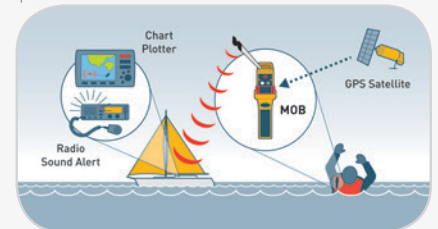

**Theta Inflatable Lifejacket
with Ocean Signal MOB1**

Lalizas exceeds expectations by **partnering with OCEAN Signal** to provide you with an enhanced version of the Lalizas Theta Lifejacket. **Tested for compatibility with the MOB1**, this **upgraded lifejacket** version increases your chances of rapid rescue and survival to the highest possible.

Theta Inflatable Lifejacket Auto Adult, 290N, ISO 12402-2, Lalizas JS1, with sprayhood, with double crotch, with harness, (code: 72196) with Ocean Signal MOB1, set

Theta LALIZAS

- ✓ 290N of buoyancy
- ✓ ISO12402-3 Approval
- ✓ Quick adjusting & easy fit
- ✓ Double crotch & Soft D-ring
- ✓ Indicator window for easy checking of the inflator status
- ✓ Quick burst zipper & automatic activation of inflator
- ✓ with Spray hood.

Set code: **73583**

**Ocean Signal Man
Over Board Locator
Beacon MOB1**

- **Already Pre-installed into the lifejacket**
- AIS (Automatic Identification System)
- Integrated DSC transmitter (digital selective calling)
- 30% (typ) smaller than competitors
- Automatic activation
- Simple lifejacket integration
- 7 year battery life
- 24+ hours operational life
- 5 year warranty
- Fast accurate positioning

The MOB1 is intended to be installed within the life-jacket and will activate automatically on inflation, sending the first alert within 15 seconds. The MOB1 is waterproof to 10 metres.