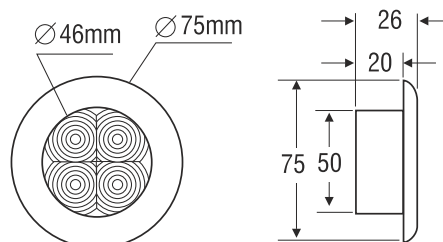

### Dimensions

### Technical specifications

Material	ABS Polycarbonate PC
Housing colour	White
Total Power Consumption	1W
Input Voltage	10-30V DC
Current	12V@0,084A
Output Luminous Flux	80lm
LED source	4 x SMD LED
Correlated Colour Temperature (CCT)	4000K
Colour Rendering Index (CRI)	>80
IP Rating	IP67
LED lifetime	>50,000h
Operating Temperature	-30°C to 50°C
Weight	0,068kg
Beam Angle	120°
Power Cable	Pre-wired
Dimmable	Yes with PWM dimmer