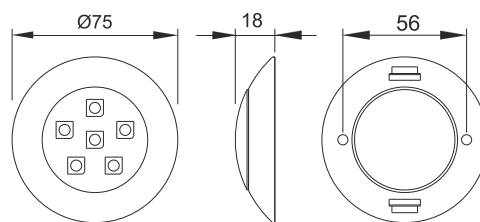

AquaLED Dome light, white
0,4W, 12/24V DC

Code: 70672

Dimensions

Technical specifications

Material	PC Polycarbonate lens
Housing colour	White
Total Power Consumption	0,4W
Input Voltage	12-24V DC
Current	12V@0,034A
Output Luminous Flux	30lm
LED source	6 x Piranha LED
Correlated Colour Temperature (CCT)	4000K
Colour Rendering Index (CRI)	>80
IP Rating	IP67
LED lifetime	>50,000h
Operating Temperature	-40°C to 50°C
Weight	0,084kg
Beam Angle	60°
Power Cable	Pre-wired
Dimmable	No

3,5W, 10-30V DC
220lm, IP20