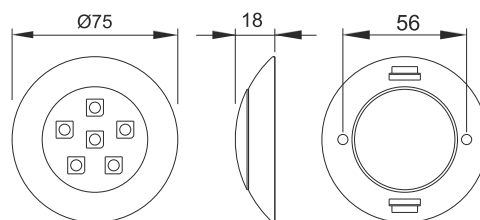

AquaLED Dome light, chrome
0,4W, 12/24V DC

Code: 70673

Dimensions

Technical specifications

Material	PC Polycarbonate lens
Housing colour	Chrome
Total Power Consumption	0,4W
Input Voltage	12-24V DC
Current	12V@0,034A
Output Luminous Flux	30lm
LED source	6 x Piranha LED
Correlated Colour Temperature (CCT)	4000K
Colour Rendering Index (CRI)	>80
IP Rating	IP67
LED lifetime	>50,000h
Operating Temperature	-40°C to 50°C
Weight	0,084kg
Beam Angle	60°
Power Cable	Pre-wired
Dimmable	No

3,5W, 10-30V DC
220lm, IP20