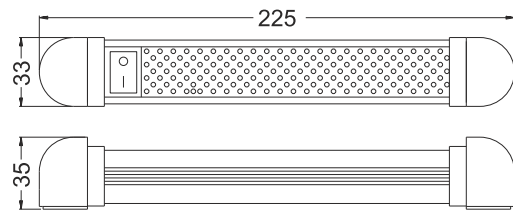

AquaLED Swivel lamp,
10 LED,
12/24V DC Multivolt

Code: 70684

Dimensions

Technical specifications

Material	Aluminium
Housing colour	Chrome
Total Power Consumption	1,95W
Input Voltage	12-28V DC
Current	12V@0,16A
Output Luminous Flux	63lm
LED source	10 x SMD LED
Correlated Colour Temperature (CCT)	4000K
Colour Rendering Index (CRI)	>80
IP Rating	IP20
LED lifetime	>50,000h
Operating Temperature	-40°C to +50°C
Weight	0,165kg
Beam Angle	80°
Power Cable	Pre-wired
Dimmable	No

Similar products

70685

5,1W, 12-28V DC
165lm, IP20

72387

9,6W, 12-28V DC
960lm, IP20

72388

5,5W, 10-30V DC
463lm, IP67