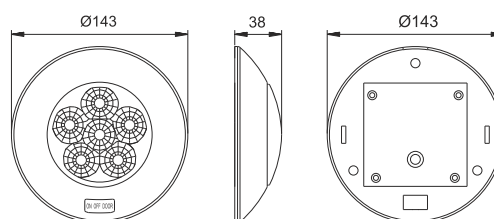

AquaLED Dome light, round,
white, with switch,
4,8W, 12/24V DC Multivolt

Code: 72381

Dimensions

Technical specifications

Material	ABS housing, PC lens
Housing colour	White
Total Power Consumption	4,8W
Input Voltage	12-28V DC
Current	12V@0,40A
Output Luminous Flux	480lm
LED source	24 x SMD LED
Correlated Colour Temperature (CCT)	4000K
Colour Rendering Index (CRI)	>80
IP Rating	IP20
LED lifetime	>50,000h
Operating Temperature	-40°C to +50°C
Weight	0,4kg
Beam Angle	120°
Power Cable	Pre-wired
Dimmable	No

Similar products

72382

4,8W, 12-28V DC
480lm, IP20

70672

0,4W, 12-24V DC
30lm, IP67

70673

0,4W, 12-24V DC
30lm, IP67