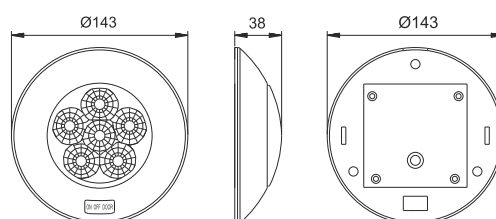

AquaLED Dome light, round,
chrome, with switch,
4,8W, 12/24V DC Multivolt

Code: 72382

Dimensions

Technical specifications

Material	ABS housing, PC lens
Housing colour	Chrome
Total Power Consumption	4,8W
Input Voltage	12-28V DC
Current	12V@0,40A
Output Luminous Flux	480lm
LED source	24 x SMD LED
Correlated Colour Temperature (CCT)	4000K
Colour Rendering Index (CRI)	>80
IP Rating	IP20
LED lifetime	>50,000h
Operating Temperature	-40°C to +50°C
Weight	0,4kg
Beam Angle	120°
Power Cable	Pre-wired
Dimmable	No

Similar products

72381

4,8W, 12-28V DC
480lm, IP20

70672

0,4W, 12-24V DC
30lm, IP67

70673

0,4W, 12-24V DC
30lm, IP67