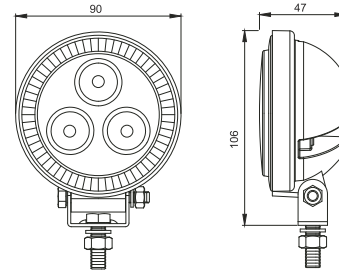

### Technical specifications

Material	Die cast aluminum body with acrylic lens and SS304 bracket
Housing colour	Black
Total Power Consumption	9W
Input Voltage	12-28V DC - Multivolt
Current	12V@0,75A
Output Luminous Flux	600lm
LED source	3 x COB LED
Correlated Colour Temperature (CCT)	6500K - Cool White
Colour Rendering Index (CRI)	>80
IP Rating	IP67
LED lifetime	>50,000h
Operating Temperature	-40°C to 50°C
Weight	0,35 kg
Beam Angle	60°
Power Cable	Pre-wired
Dimmable	No

27W, 12-24V DC  
2025lm, IP67