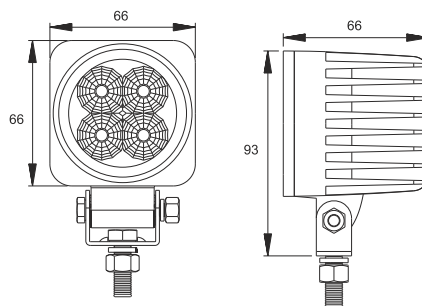

### Dimensions

### Technical specifications

Material	Die cast aluminum body with acrylic lens and SS304 bracket
Housing colour	White
Total Power Consumption	12W
Input Voltage	12-28V DC - Multivolt
Current	12V@1A
Output Luminous Flux	900lm
LED source	4 x COB LED
Correlated Colour Temperature (CCT)	6500K - Cool White
Colour Rendering Index (CRI)	>80
IP Rating	IP67
LED lifetime	>50,000h
Operating Temperature	-40°C to 50°C
Weight	0,65kg
Beam Angle	60°
Power Cable	Pre-wired
Dimmable	No

27W, 12-24V DC  
2025lm, IP67