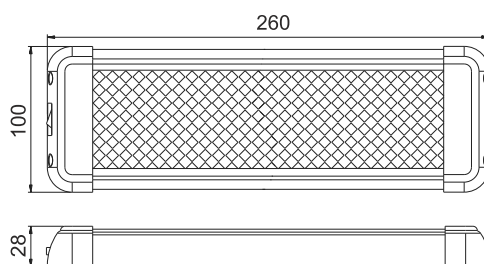

AquaLED Dome light,
rectangle, with switch,
9,6W, 12/24V DC Multivolt

Code: 72387

Dimensions

Technical specifications

Material	Aluminium housing, Acrylic lens
Housing colour	Chrome
Total Power Consumption	9,6W
Input Voltage	12-28V DC
Current	12V@0,8A
Output Luminous Flux	960lm
LED source	48 x SMD LED
Correlated Colour Temperature (CCT)	5000K
Colour Rendering Index (CRI)	>80
IP Rating	IP20
LED lifetime	>50,000h
Operating Temperature	-40 °C to +50 °C
Weight	0,425kg
Beam Angle	100°
Power Cable	Pre-wired
Dimmable	No

Similar products

70684

1,95W, 12-28V DC
63lm, IP20

70685

5,1W, 12-28V DC
165lm, IP20

72388

5,5W, 10-30V DC
463lm, IP67