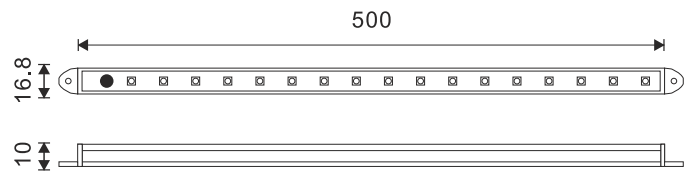

AquaLED Linear light,
waterproof, 50cm,
12/24V DC Multivolt, Aluminium base

Code: 72388

Dimensions

Technical specifications

Material	Aluminium base
Housing colour	
Total Power Consumption	5,5W
Input Voltage	10-30V DC
Current	12V@0,46A
Output Luminous Flux	463lm
LED source	30 x SMD LED
Correlated Colour Temperature (CCT)	4000K
Colour Rendering Index (CRI)	>80
IP Rating	IP67
LED lifetime	>50,000h
Operating Temperature	-30°C to 65°C
Weight	0,284kg
Beam Angle	120°
Power Cable	Pre-wired
Dimmable	Yes with PMW dimmer

Similar products

70684

1,95W, 12-28V DC
63lm, IP20

70685

5,1W, 12-28V DC
165lm, IP20

72387

9,6W, 12-28V DC
960lm, IP20