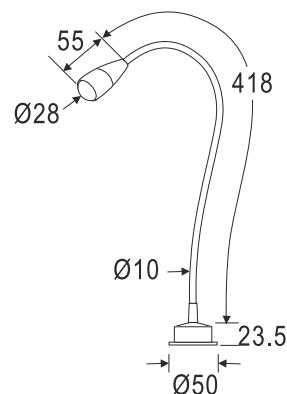

AquaLED Flexible reading light,
color white, 1W,
12/24V DC Multivolt

Code: 72390

Dimensions

Technical specifications

Material	Satin Nickel
Housing colour	Aluminium
Total Power Consumption	1,2W
Input Voltage	10-30V DC
Current	12V@0,1A
Output Luminous Flux	60lm
LED source	1 x HIGH POWER LED
Correlated Colour Temperature (CCT)	4000K
Colour Rendering Index (CRI)	>80
IP Rating	IP20
LED lifetime	>50,000h
Operating Temperature	-30°C to 65°C
Weight	0,390kg
Beam Angle	40°
Power Cable	Pre-wired
Dimmable	Yes with PWM dimmer

Similar products

72391

1,2W, 10-30V DC
33lm, IP20