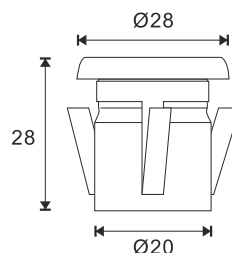

AquaLED Courtesy light,
color white, round, SS316,
IP67, 12/24V DC Multivolt

Code: 72392

Dimensions

Technical specifications

Material	SS316
Housing colour	Polished
Total Power Consumption	0,8W
Input Voltage	10-30V DC
Current	12V@0,067A
Output Luminous Flux	20lm
LED source	3 x SMD LED
Correlated Colour Temperature (CCT)	4000K
Colour Rendering Index (CRI)	>80
IP Rating	IP67
LED lifetime	>50,000h
Operating Temperature	-30°C to 65°C
Weight	0,167kg
Beam Angle	90°
Power Cable	Pre-wired
Dimmable	No