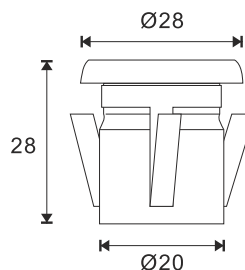

AquaLED Courtesy light,
color blue, round, SS316,
IP67, 12/24V DC Multivolt

Code: 72393

Dimensions

Technical specifications

| | |
|-------------------------------------|---------------|
| Material | SS316 |
| Housing colour | Polished |
| Total Power Consumption | 0,8W |
| Input Voltage | 10-30V DC |
| Current | 12V@0,067A |
| Output Luminous Flux | 2lm |
| LED source | 3 x SMD LED |
| Correlated Colour Temperature (CCT) | BLUE |
| Colour Rendering Index (CRI) | >80 |
| IP Rating | IP67 |
| LED lifetime | >50,000h |
| Operating Temperature | -30°C to 65°C |
| Weight | 0,167kg |
| Beam Angle | 90° |
| Power Cable | Pre-wired |
| Dimmable | No |