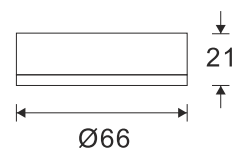

AquaLED Downlight, chrome
3W, 12/24V DC Multivolt

Code: 72396

Dimensions

Technical specifications

Material	Aluminium
Housing colour	Chrome
Total Power Consumption	3,5W
Input Voltage	10-30V DC
Current	12V@0,3A
Output Luminous Flux	220lm
LED source	1 x COB LED
Correlated Colour Temperature (CCT)	3000K
Colour Rendering Index (CRI)	>80
IP Rating	IP20
LED lifetime	>50,000h
Operating Temperature	-30°C to 65°C
Weight	0,218kg
Beam Angle	90°
Power Cable	Pre-wired
Dimmable	Yes with PWM dimmer