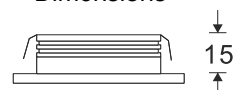

AquaLED Downlight, chrome
3W, 12/24V DC Multivolt

Code: 72396

Dimensions

Technical specifications

Material	Aluminium
Housing colour	Chrome
Total Power Consumption	3,5W
Input Voltage	10-30V DC
Current	12V@0,3A
Output Luminous Flux	220lm
LED source	1 x COB LED
Correlated Colour Temperature (CCT)	3000K
Colour Rendering Index (CRI)	>80
IP Rating	IP20
LED lifetime	>50,000h
Operating Temperature	-30°C to 65°C
Weight	0,218kg
Beam Angle	90°
Power Cable	Pre-wired
Dimmable	Yes with PWM dimmer