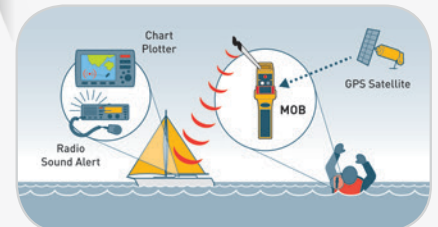

Sigma Work Vest with Ocean Signal MOB1

Lalizas exceeds expectations by **partnering with OCEAN Signal** to provide you with an enhanced version of the Lalizas Sigma Lifejacket. **Tested for compatibility with the MOB1**, this **upgraded lifejacket** version increases your chances of rapid rescue and survival to the highest possible.

**Sigma Work Vest Auto Adult,
170N, ISO 12402-3, orange
durable PVC fabric cover (code:72154)
with Ocean Signal MOB1, set**

- ✓ 170N of buoyancy
- ✓ ISO12402-3 Approval
- ✓ Orange durable PVC fabric

Set code: **73650**

 **ocean** SIGNAL

Ocean Signal Man Over Board Locator Beacon MOB1

- **Already Pre-installed into the lifejacket**
- AIS (Automatic Identification System)
- Integrated DSC transmitter (digital selective calling)
- 30% (typ) smaller than competitors
- Automatic activation
- Simple lifejacket integration
- 7 year battery life
- 24+ hours operational life
- 5 year warranty
- Fast accurate positioning

The MOB1 is intended to be installed within the life-jacket and will activate automatically on inflation, sending the first alert within 15 seconds. The MOB1 is waterproof to 10 metres.