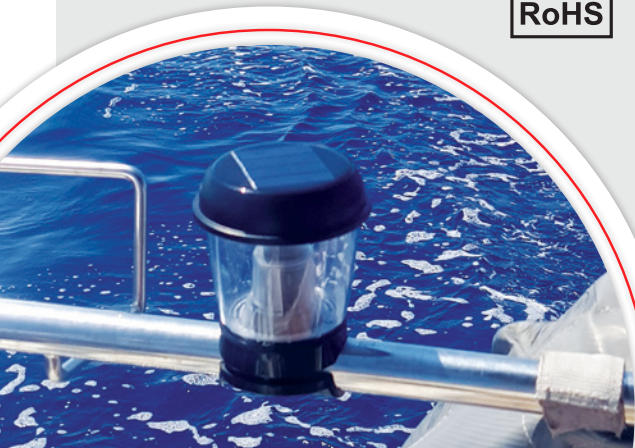

Nuova Rade
Marine - Plastics Technology Experts

PRODUCT ANNOUNCEMENT

Solar Powered Marine Light

- ✓ The light is detachable from its base (for winter storage, reading, dining)
- ✓ Can be combined with Nuova Rade **Antenna Rail Mounts**
- ✓ IP65
- ✓ Italian design

- Solar panel with **high charging capacity**
- Rechargeable battery of 800mAh capacity to ensure **operation of more than 10 hours**
- Three powerful LEDs provide **all around luminosity of 1,2 cd** to be also used as **anchor indicating light**

CE

RoHS

Code: 198137

Easy installation

Permanent rail mounting base suitable for 19 mm - 25 mm boat rails