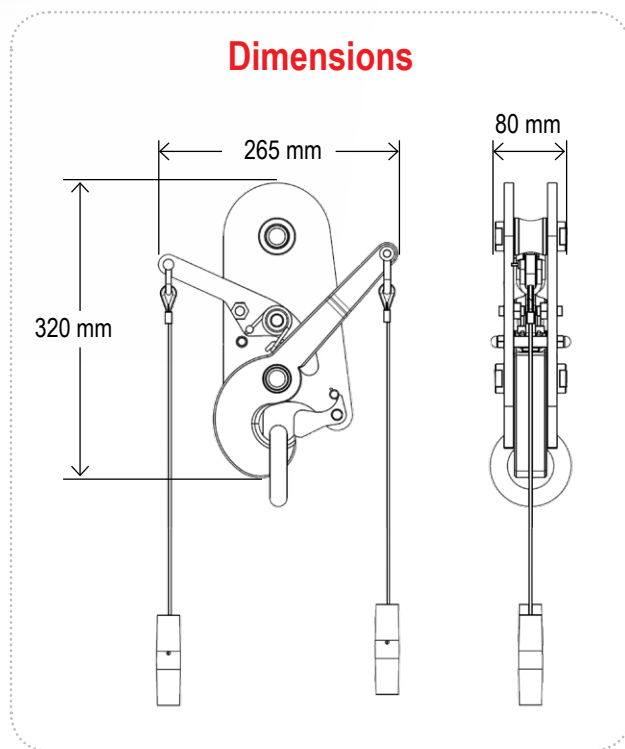

## Automatic & manual operation in one hook for extra safety

The LALIZAS Release Hook LAR 36 is an off-load release hook, suitable for davit launched liferafts, lifeboats & rescue boats, with a davit load up to 3670 kg / 8091 lb.

The two modes of operation allow for safe evacuation regardless of the conditions:

- ▶ **Automatic release mode:** by activating the automatic release mechanism prior to splashdown, the hook will open automatically when the craft becomes waterborne.
- ▶ **Manual release mode:** when the craft is waterborne, but has not been auto-released (due to added load on the hook while being towed or due to bad sea conditions), then the manual release mode must be activated by the user.

*Remember that with this release hook, the actuating lever of the automatic release must be pulled prior to splashdown, for both automatic and manual release modes.*

Code: 74387  
Made in EU

Specifications	
Material	Inox 316 for high corrosion resistance
Safe Working Load (kg / lb)	36 kN (3670 / 8091)
Weight (kg / lb)	10 / 22.5
Dimensions (mm / in)	320 x 265 x 80 / 12.5 x 10.4 x 3.1