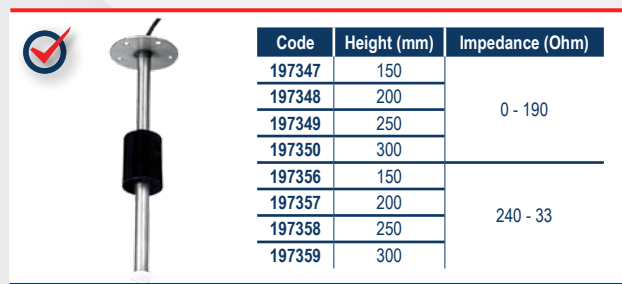

Sensor for Water Tank
(12/24V, Inox 316, SAE5)