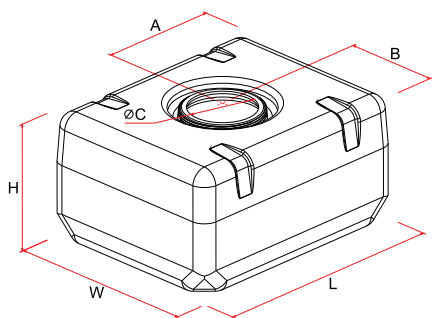

Water Tanks

Intended for storage of water for general use on board.

- ✓ Available in 10 different sizes in white colour
- ✓ Made of polyethylene material
- ✓ Highly durable, with a sealed cap to prevent leakage
- ✓ Ideal for sail & motor yachts
- ✓ For general use on board, such as cleaning and showering

Code	Capacity (L)	L (mm)	W (mm)	H (mm)	G (mm)	A (mm)	B (mm)	C (mm)
190002	30	500	400	160	165	250	200	133,5
190003	42	700	400	160	165	250	200	133,5
190004	48	500	400	260	265	250	200	133,5
190005	52	600	450	210	215	250	225	133,5
190006	60	700	450	210	215	250	225	133,5
190007	70	700	400	260	265	250	200	133,5
190008	80	600	450	310	315	250	225	133,5
190009	90	700	450	310	315	250	225	133,5
190010	95	1100	450	210	215	500	225	133,5
190011	145	1100	450	310	315	500	225	133,5

Optionally can be combined with:

Bracket with Strap 1,50m,
for Battery Box / Tank

Sensor for Water Tank
(12/24V, Inox 316, SAE5)